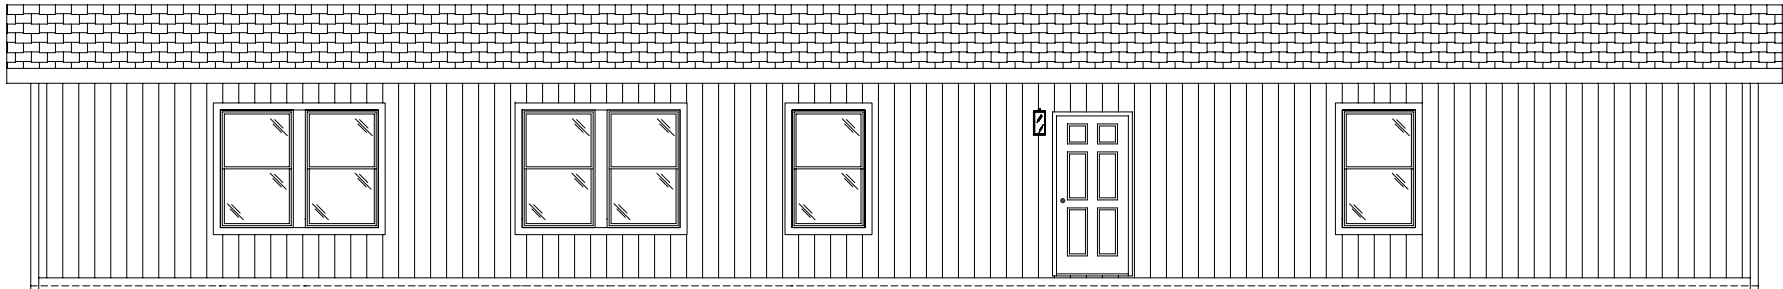

IMAGINE

5010

15'-0" x 72'-0"
APPROX. 1080 SQ. FT.

FRONT SIDEWALL

REAR SIDEWALL

FRONT ENDWALL

REAR ENDWALL

*Heritage Home Center
10910 Evergreen Way
Everett, WA 98204*